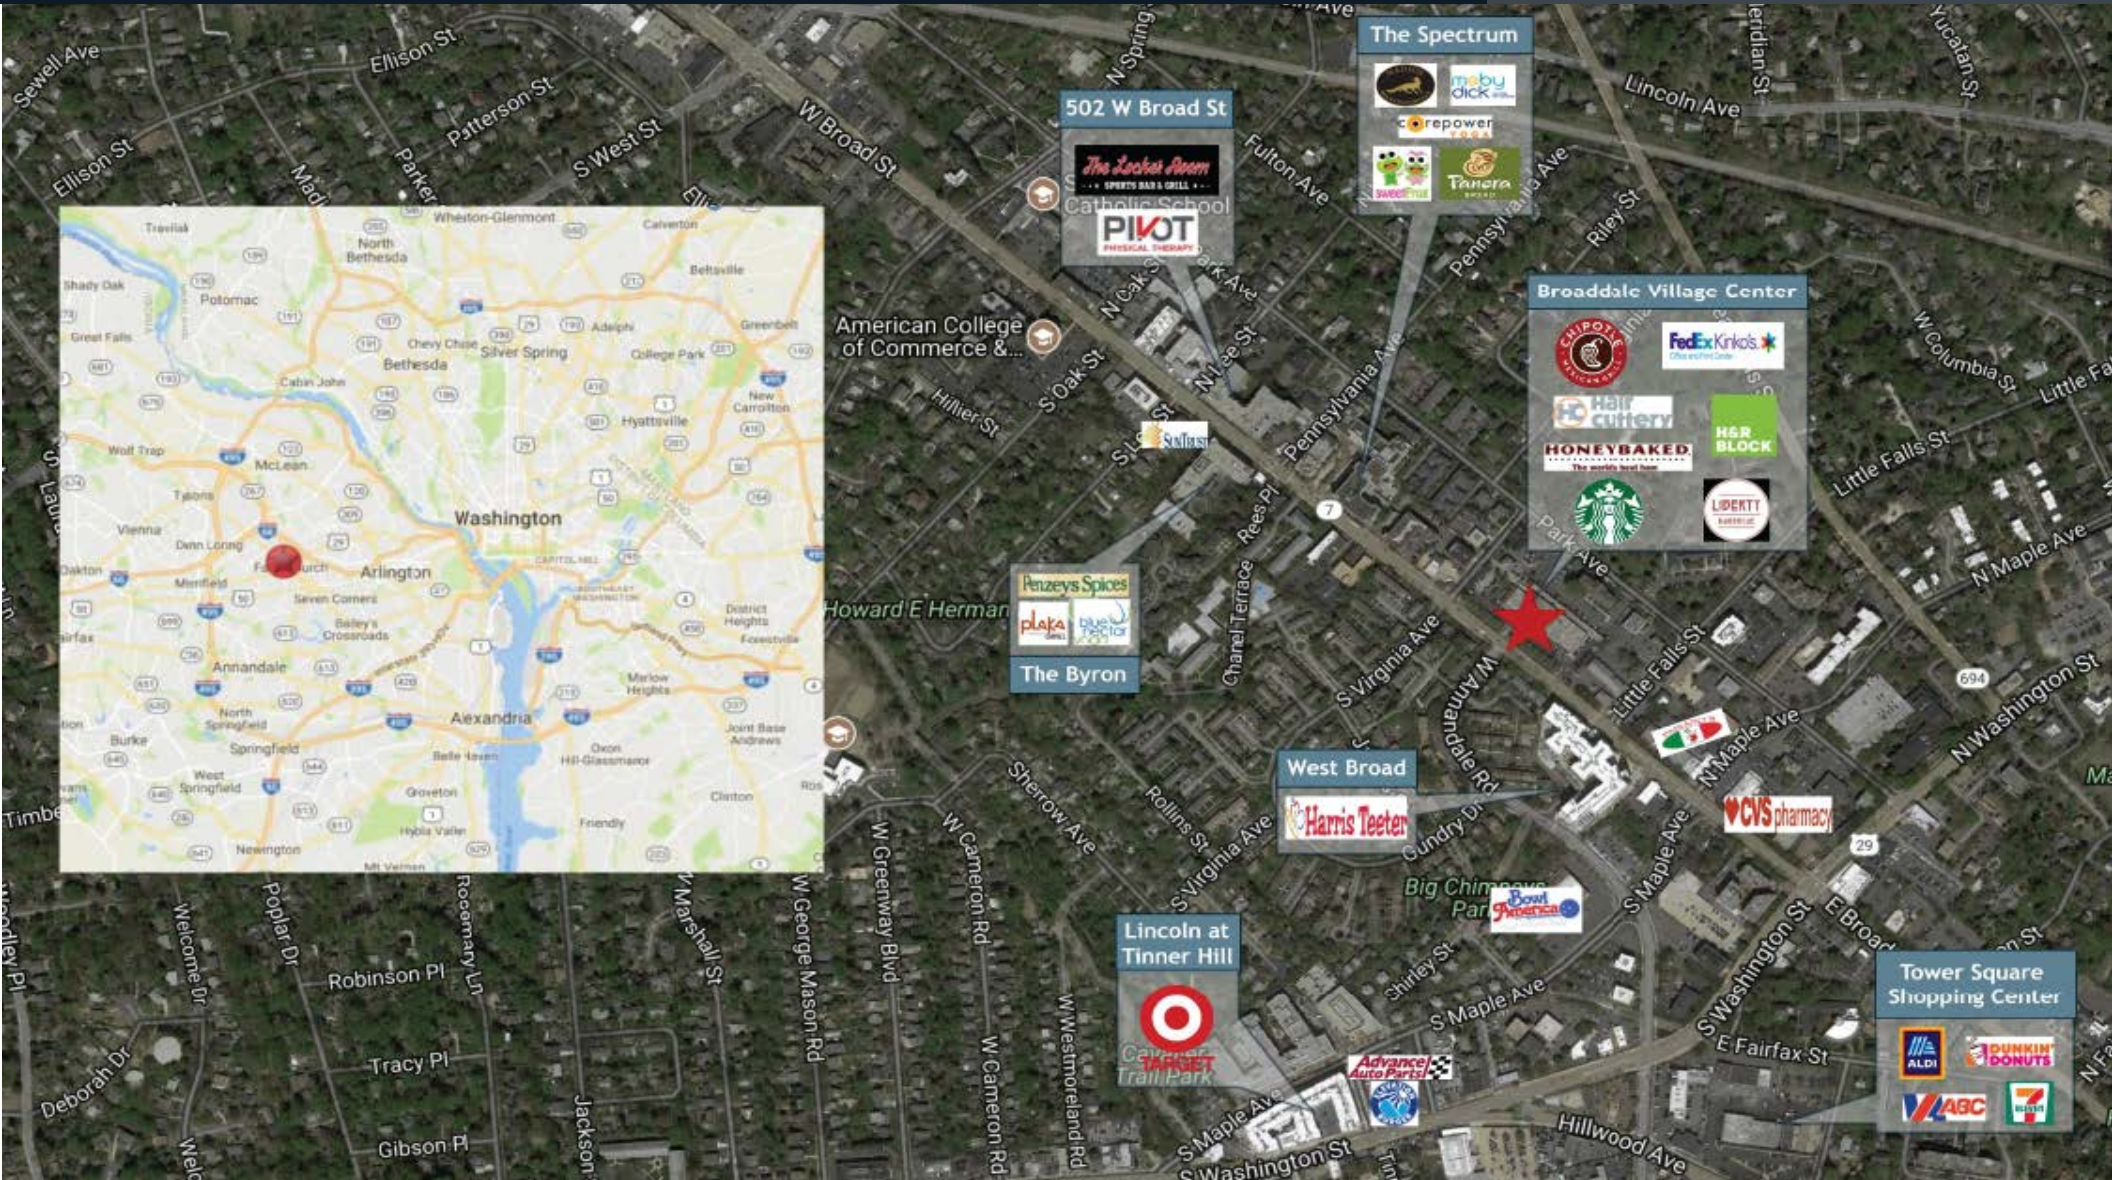

# BROADDALE VILLAGE CENTER

350 W Broad Street, Falls Church, VA 22046

**RETAILERS INCLUDE**

### SITE SPECIFICS

- Fully Leased
- Starbucks, Chipotle, and Liberty Barbecue
- Highly visible from W Broad Street/ Route 7

### TRAFFIC COUNTS

- Broad Street 23,000 AADT
- W. Annandale Rd 6,300 AADT
- Washington Street 13,000 AADT

### DEMOGRAPHICS

	1 MILE	3 MILE	5 MILE
POPULATION	22,475	169,821	471,647
MEDIAN HH INCOME	\$146,647	\$146,082	\$134,341
DAYTIME POPULATION	11,845	60,556	278,779

**TENANTS**

- Unit 344. STARBUCKS 2,500 SF
- Unit 346. BADDPIZZA 1,500 SF
- Unit 348. FEDEX KINKO'S 5,000 SF
- Unit 352. PALM BEACH TAN 3,300 SF
- Unit 354. HAIR CUTTERY 1,000 SF
- Unit 354-A. HEIRLOOM CATERING 1,000 SF
- Unit 356. H&R BLOCK 2,500 SF
- Unit 358. CHIPOTLE MEXICAN GRILL 3,100 SF
- Unit 360. HONEYBAKED HAM 2,950 SF
- Unit 362. HEIRLOOM CATERING Showroom 2,000 SF
- Unit 370. LIBERTY BARBECUE 5,425 SF