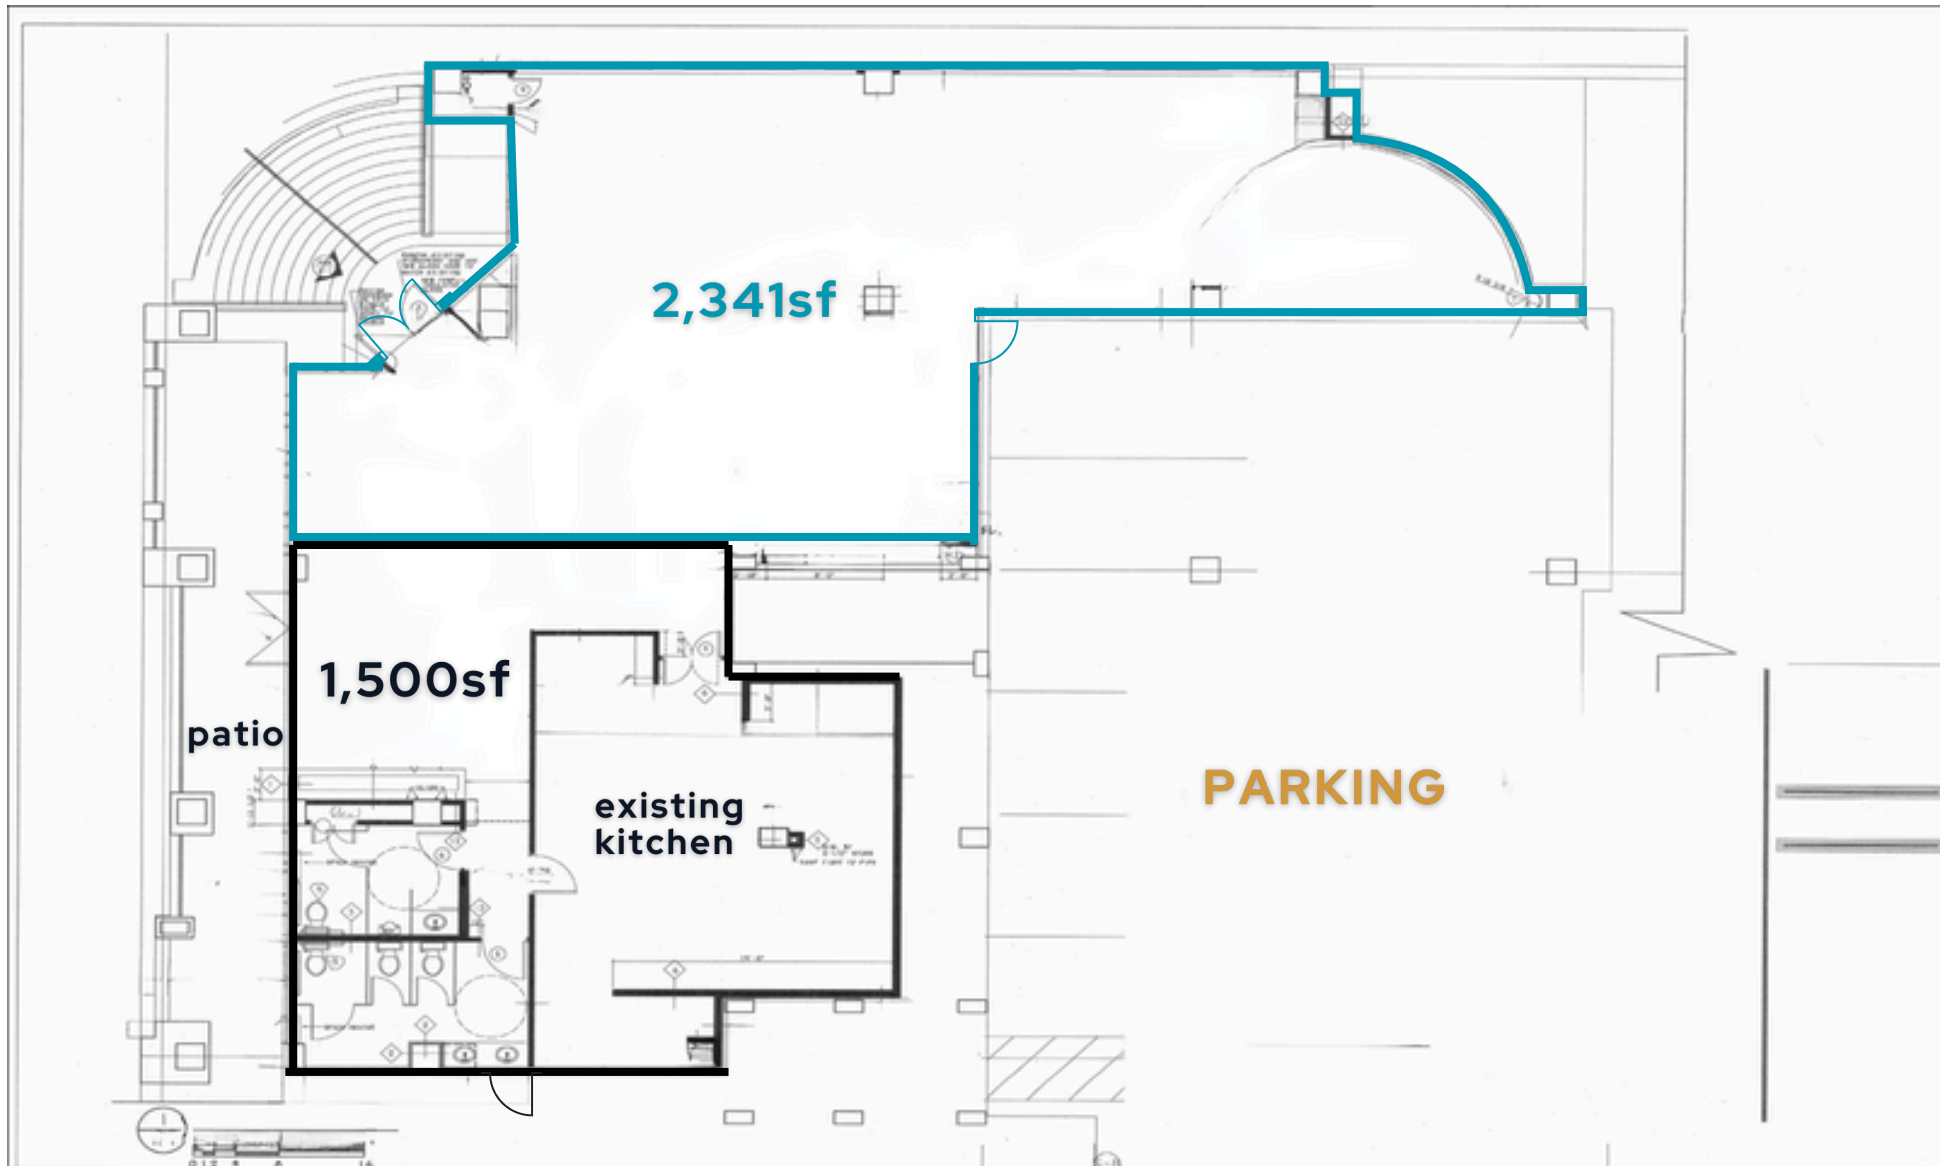

DEMISING PLAN

up to 3,841sf

DANIEL PATRIZIO
dan@paracleteready.com
410.905.53664

2nd Gen Restaurant
11 N. Washington St. | Rockville, MD