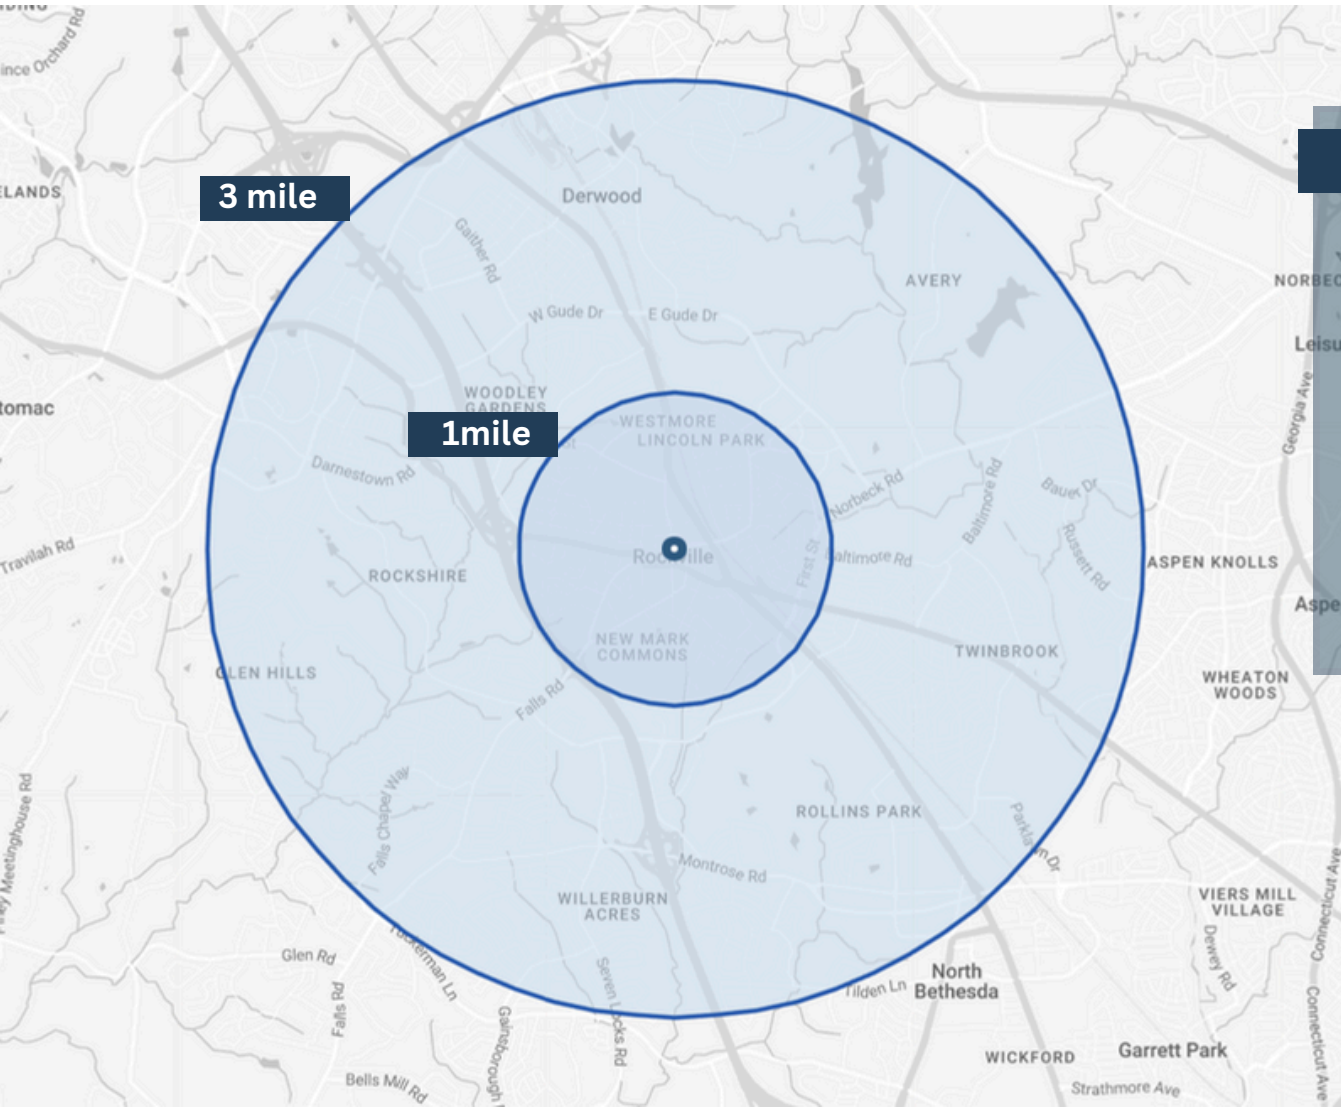

### LOCAL TRAFFIC

E. Middle Ln	11,288 apd
Rockville Pike	45,144 apd
I-270	149,758 apd

# DEMOGRAPHICS

BY RADIUS			
	1mile	3miles	5miles
POPULATION	19,088	112,098	326,916
WORKDAY POP	17,638	107,947	189,095
HOUSEHOLDS	8,156	46,399	128,923
AVG HOUSEHOLD INCOME	\$157.0k	\$186.2k	\$185.3k

DANIEL PATRIZIO  
 dan@paracleteready.com  
 410.905.53664