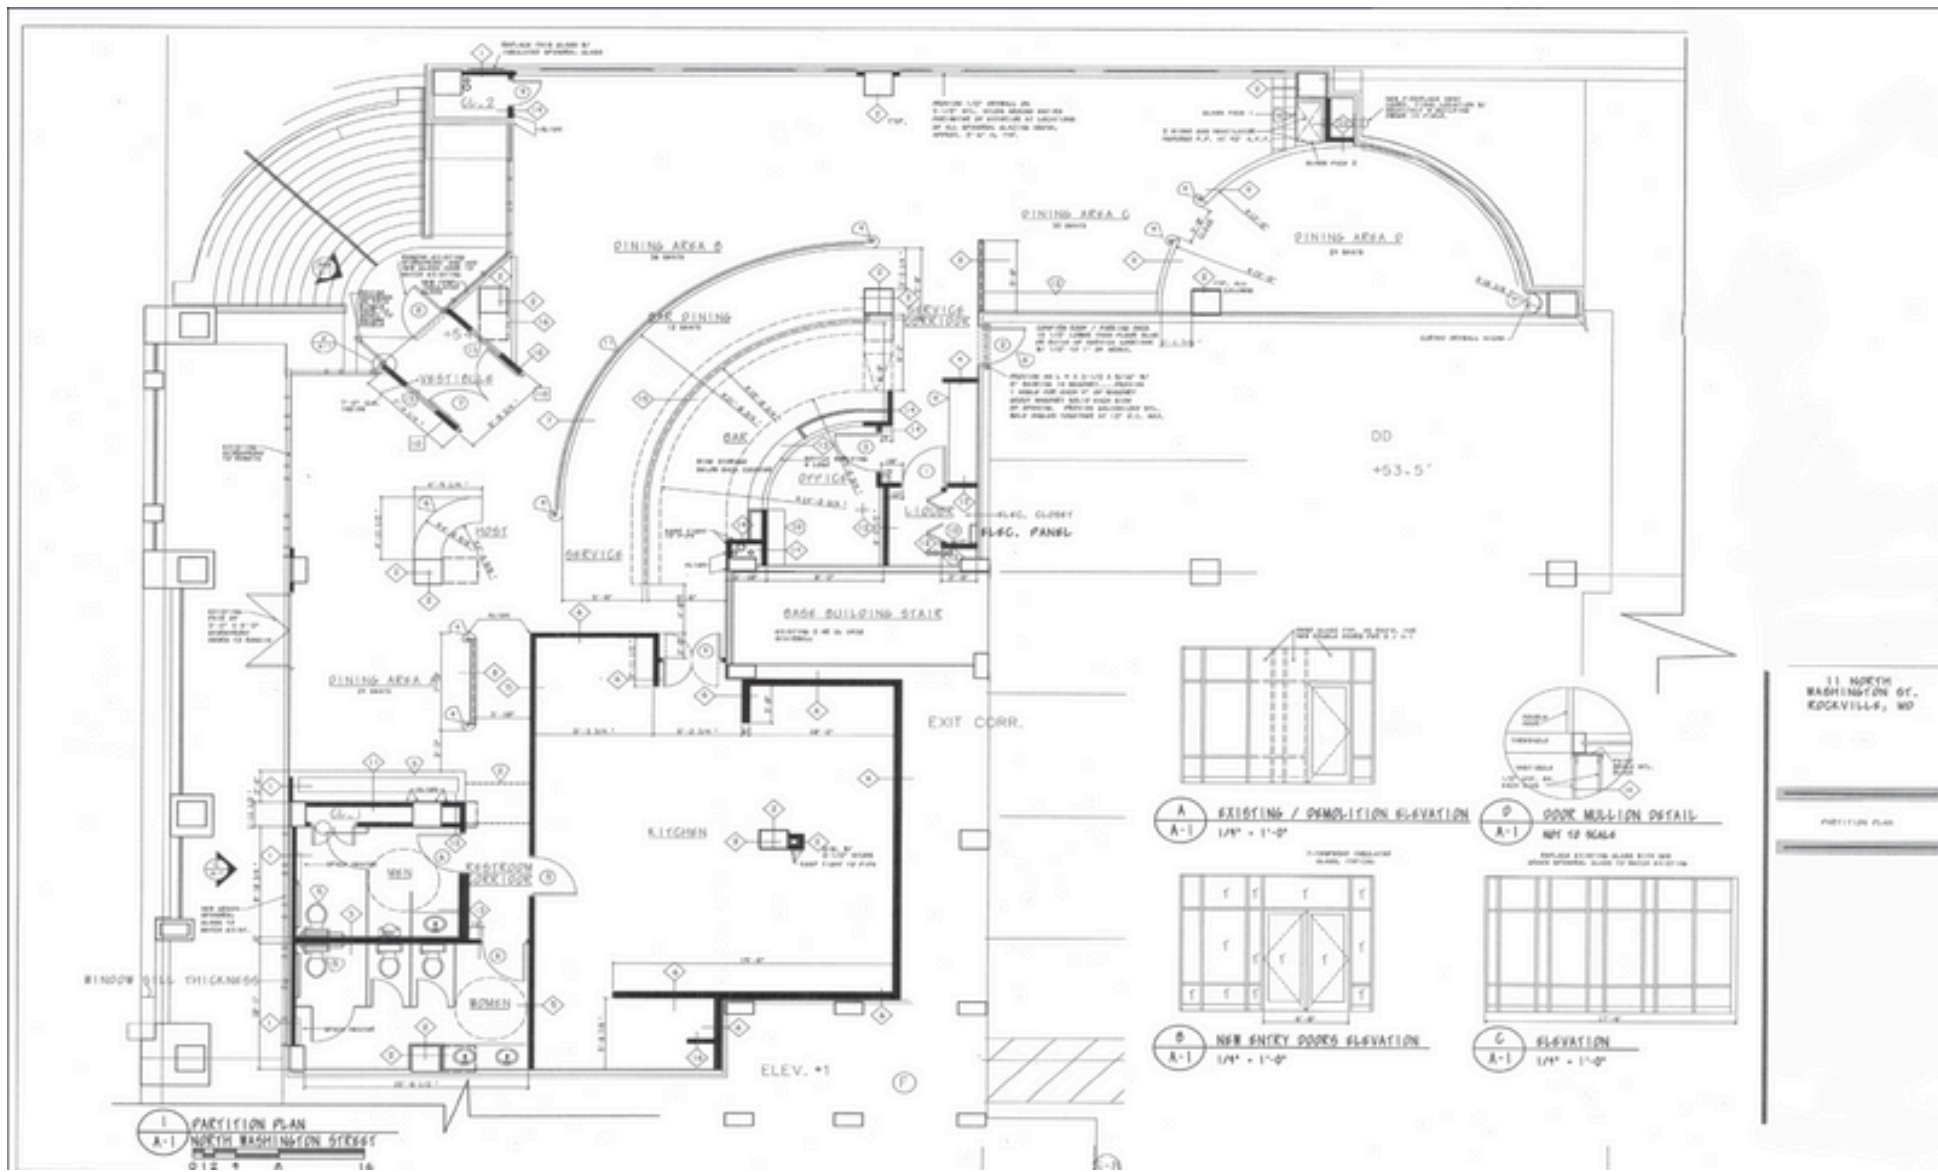

RESTAURANT PLAN 3,841sf

DANIEL PATRIZIO
dan@paracleteready.com
410.905.53664

2nd Gen Restaurant
11 N. Washington St. | Rockville, MD