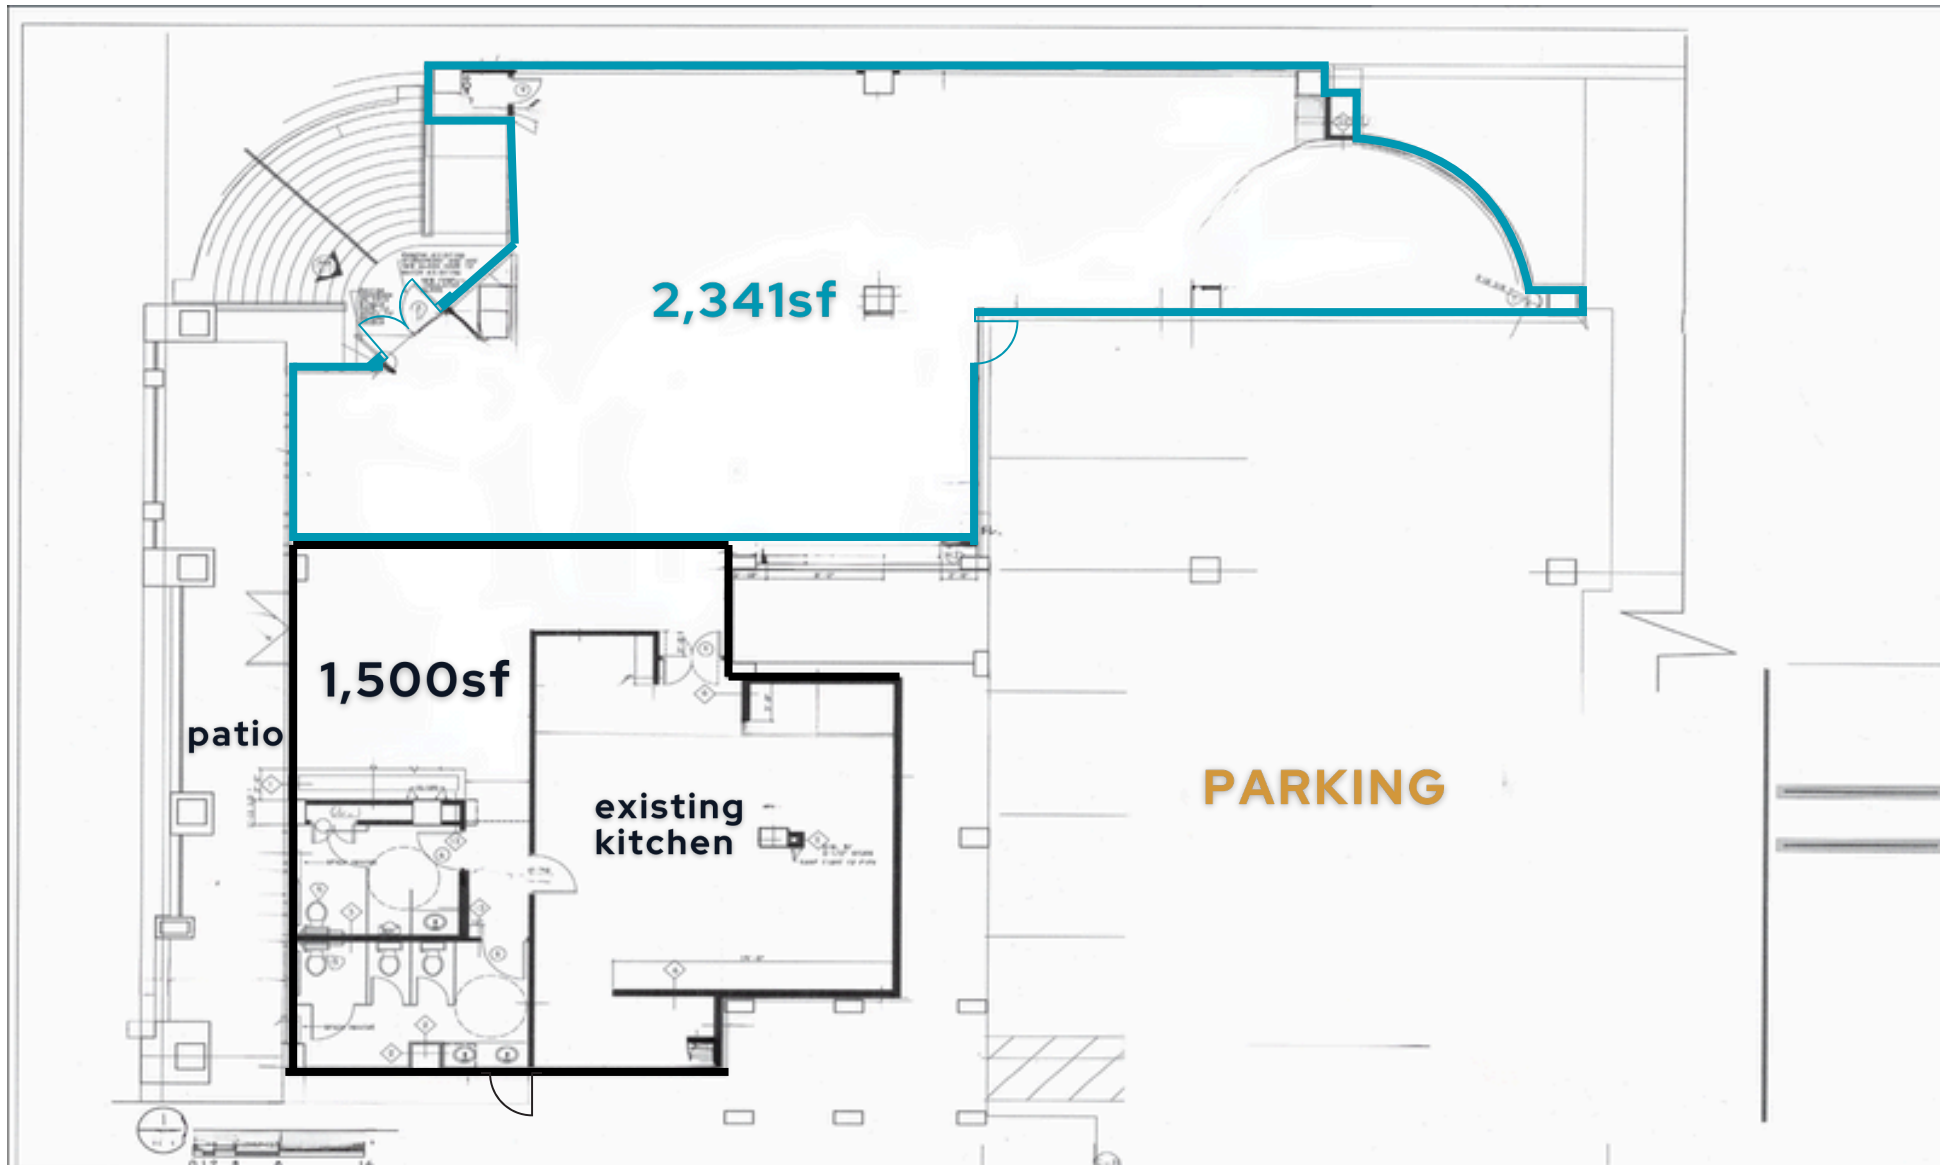

# DEMISING PLAN

up to 3,841sf

DANIEL PATRIZIO  
dan@paracleteready.com  
410.905.53664

2nd Gen Restaurant  
11 N. Washington St. | Rockville, MD