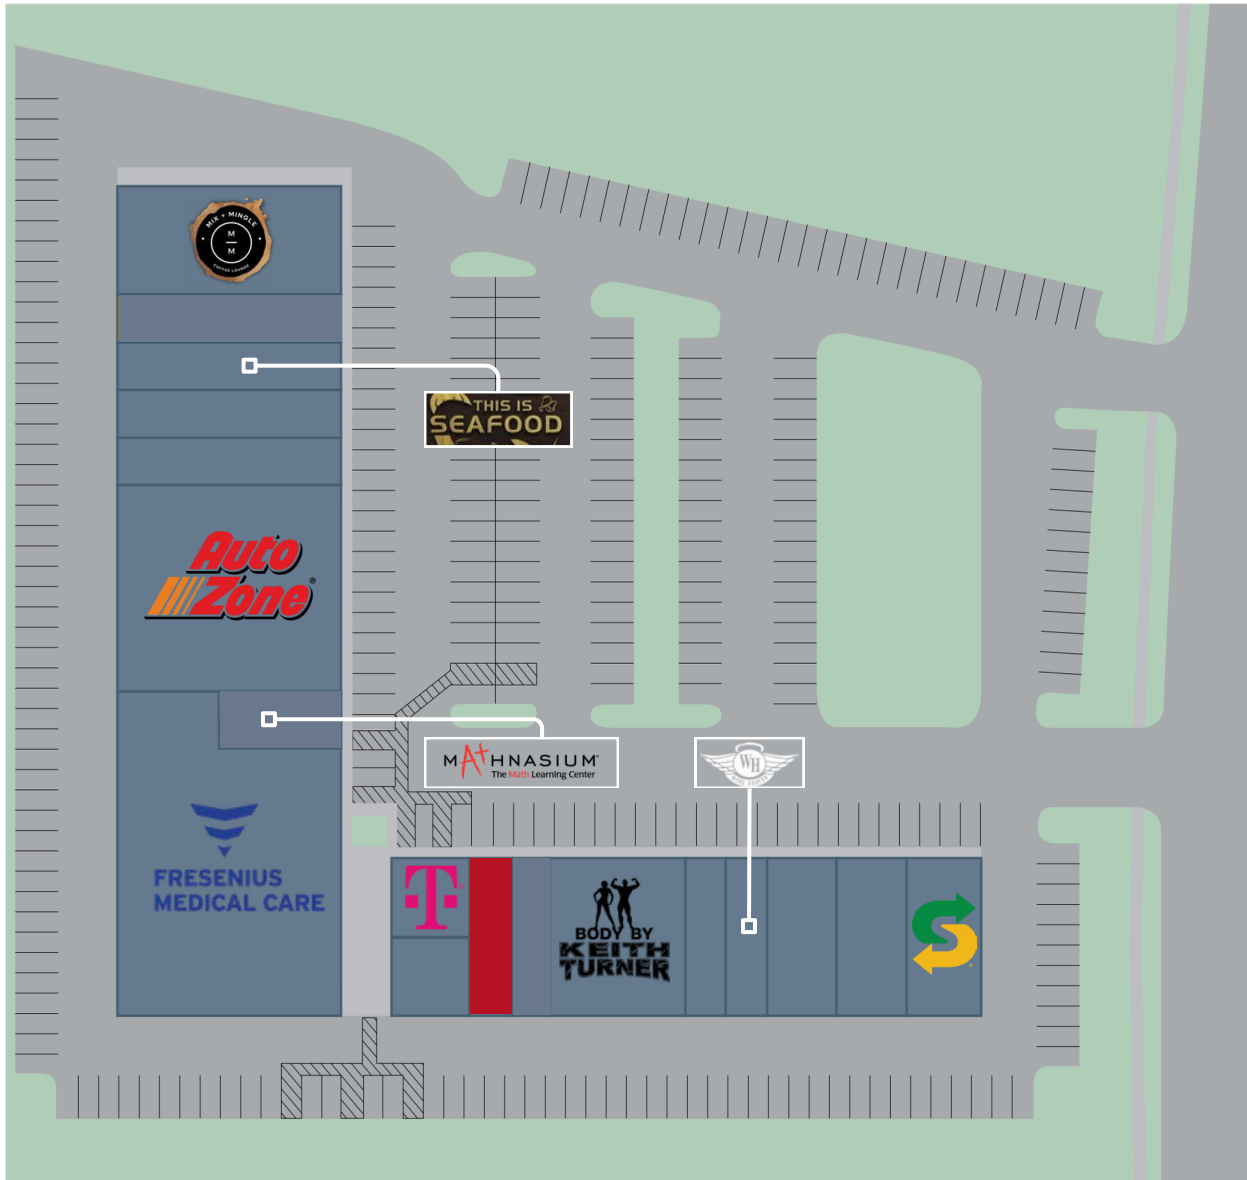

SITE PLAN

TENANT ROSTER

8923	Mix & Mingle Cafe	
8927	Campra Express	
8929	This is Seafood	
8931	Lifetime Eyecare	
8933	Universal Vacuum	
8935	AutoZONE	
8943	Mathnasium+	
8949	Fresenius	
8967	MetroPCS	
8969	Gifted Hands Salon	
8971	AVAILABLE	750sf
8973	Another Level Barber	
8975	Keith Turner Fitness	
8977	Super Nails	
8979	Wing Heaven	
8981	Pulse Pharmacy	
8983	Japan Express	
8985	Subway	

DANIEL PATRIZIO
dan@paracleteready.com
410.905.5364

Space for Lease
8923-8985 Woodyard Road | Clinton, MD