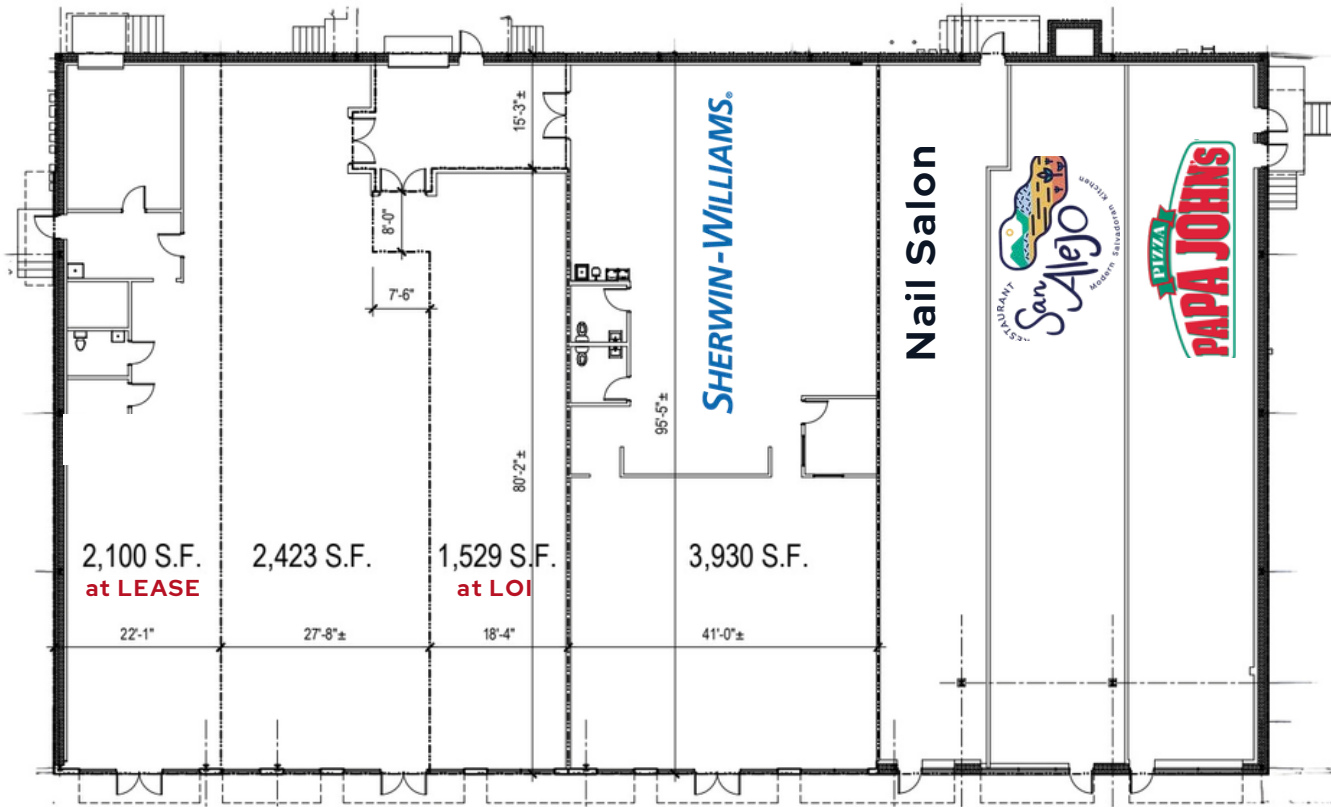

SITE PLAN

TENANT ROSTER

1817	Papa Johns	1,500sf
1819	Comedor San Alejo	1,600sf
1821	Nail Salon	1,500sf
1823-A	Sherwin Williams	3,863sf
1823-B/C	AVAILABLE	3,952sf
1827	AT LEASE	2,100sf

Space for Lease

1817-1827 East West Highway | Hyattsville, MD