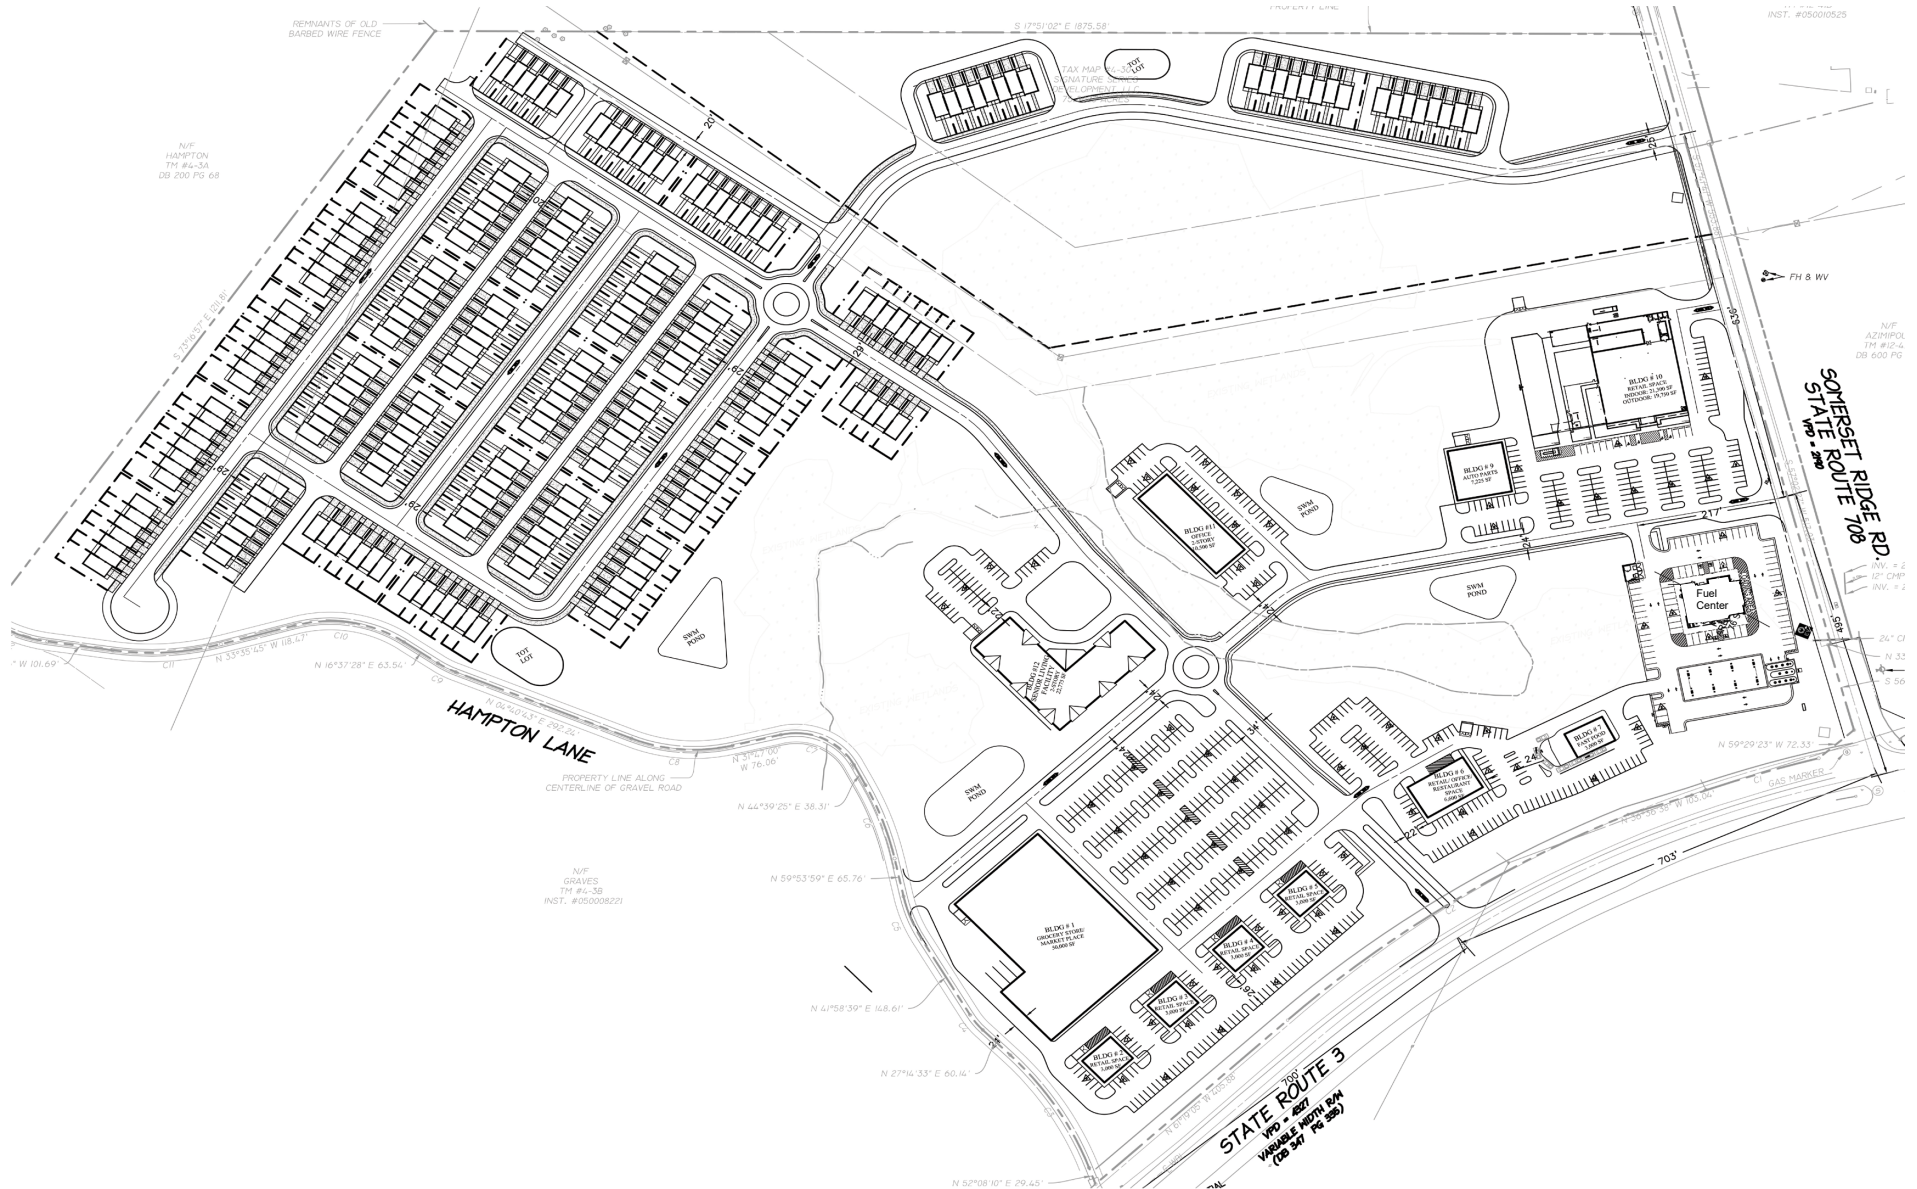

Concept Plan

SIGNATURE STATION
Germanna Hwy & Somerset Ridge Road, Locust Grove, VA