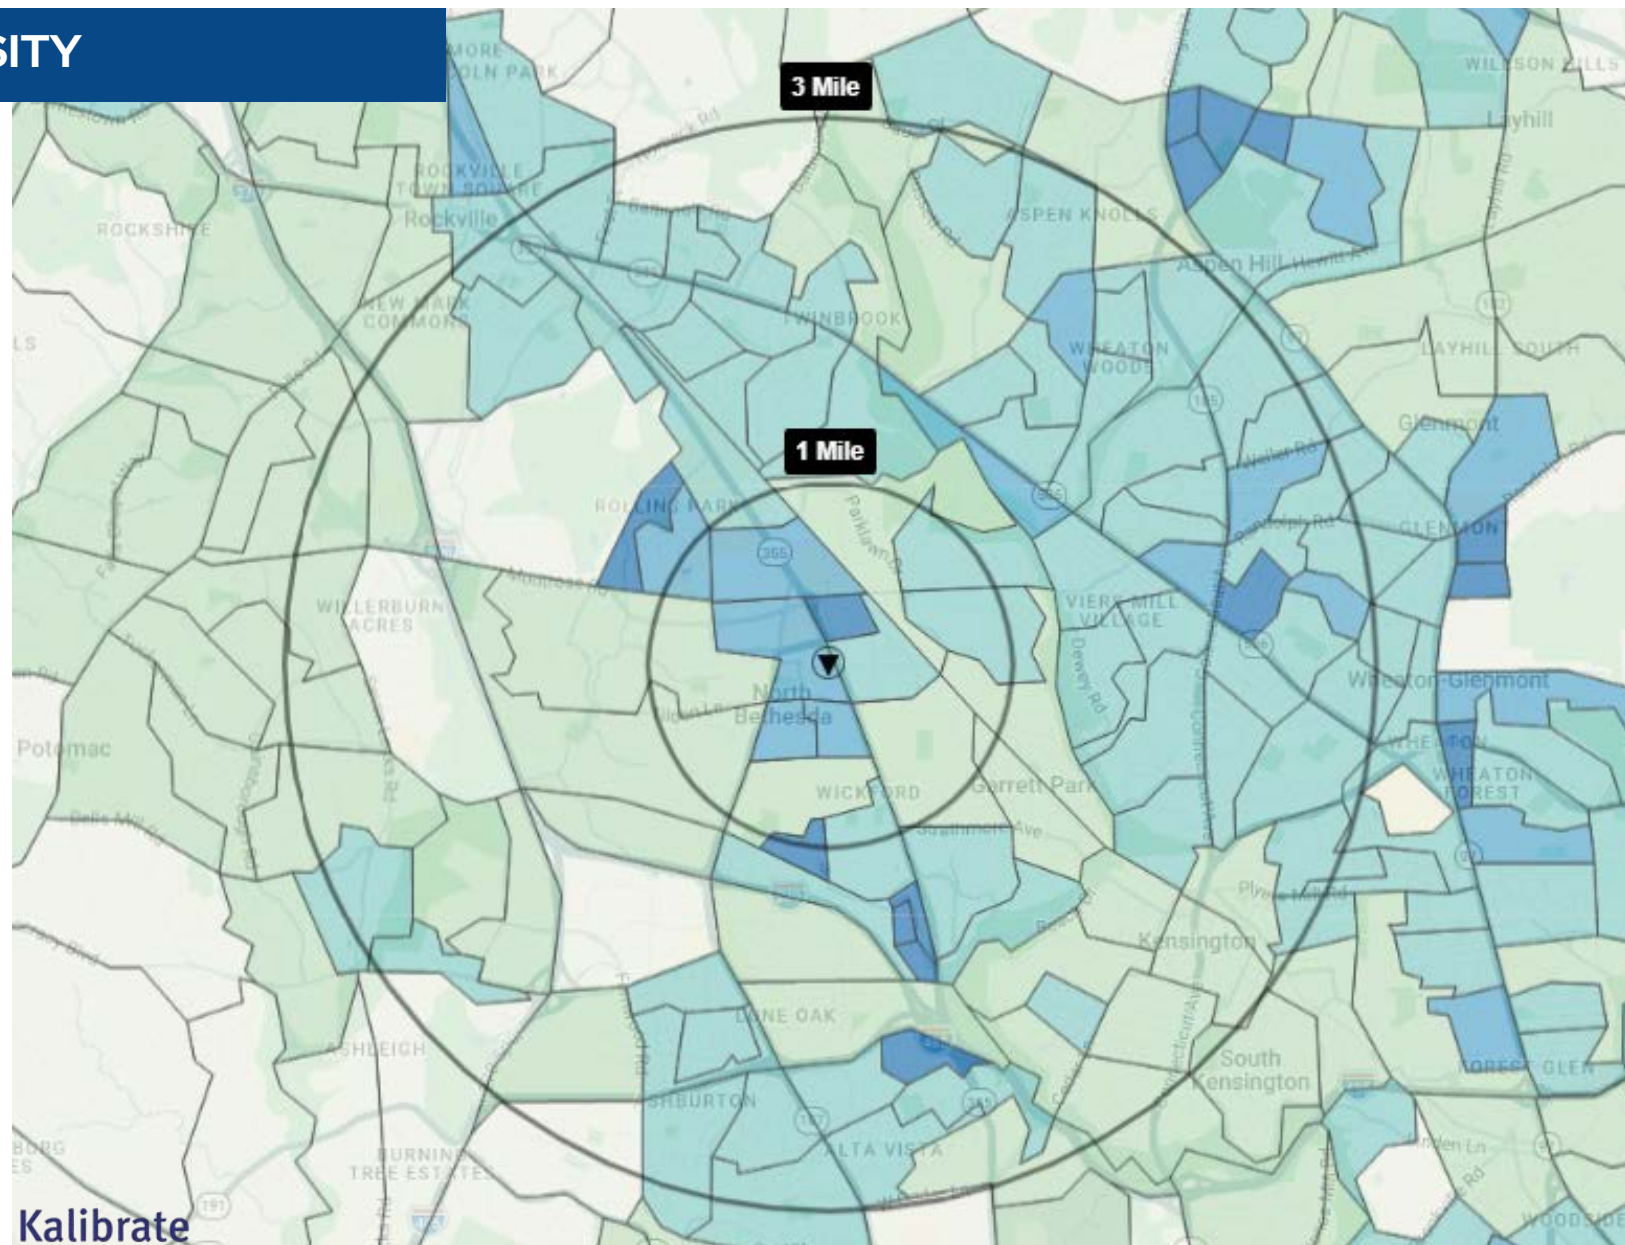

RETAIL FOR LEASE

11610-11640 Rockville Pike | Rockville, MD

DEMOGRAPHICS

POPULATION DENSITY

by Block Group

less than 2,500

2,500 to 4,999

5,000 to 9,999

10,000 to 14,999

15,000 or more

Kalibrate

RETAIL FOR LEASE
11610-11640 Rockville Pike | Rockville, MD

PARACLETE
retail real estate advisors

MARKET AERIAL

RETAIL FOR LEASE
11610-11640 Rockville Pike | Rockville, MD